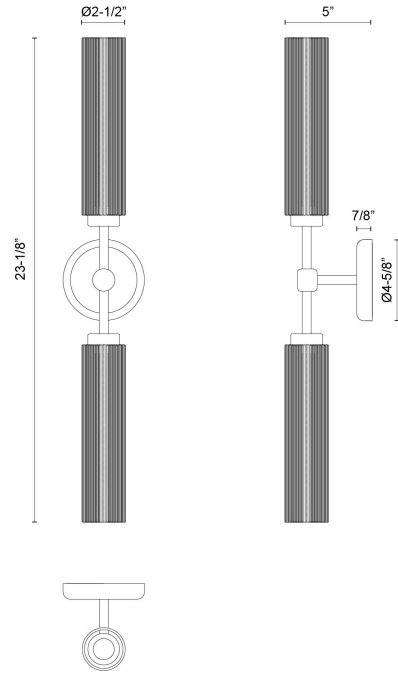

Colby 23-in Wall/Vanity Light

Model	Bulbs (not included)	Wattage (or equivalent)
WV491223 WV491223MBTJ	2 x E26	MAX 8W LED

The Colby lighting collection has a unique blend of natural cotton rope in an organic tan, with matte black and gold accents. It's a vintage-meets-modern design that's both striking and cozy. Perfect for adding a touch of sophistication to any room!

SPECIFICATION DETAILS

Fixture Dimensions	W2-1/2" x H23-1/8" x E5"
Canopy Dimensions	D4-5/8" x E7/8"
Location	Damp
Illumination Direction	Omni-directional
Light Source/Life	Socket
Material	Steel, Cotton
Mounting Direction	Wall Mount Up or Down
Height from Center	11-1/2"
Shade Details	Cotton Shade
Compliance	UL Certified: Yes

* For custom options, contact customer service.
* For warranty information, please visit www.kuzcolighting.com/warranty

FINISHES