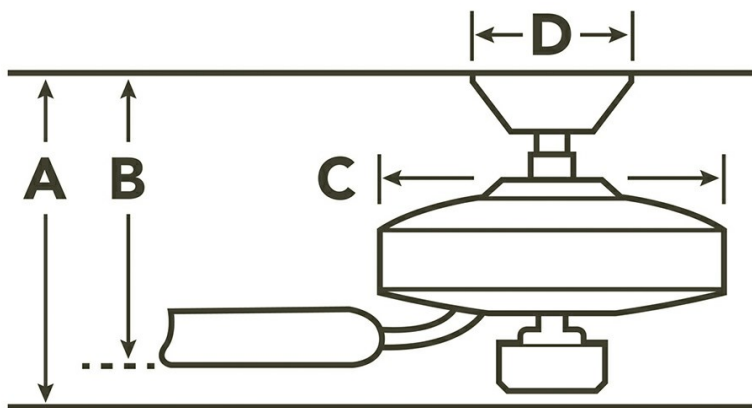

Dimensions

Downrod	A	B	C	D
1.00 OD X 4.00	14.02	11.28	13.78	6.37

Available Finishes