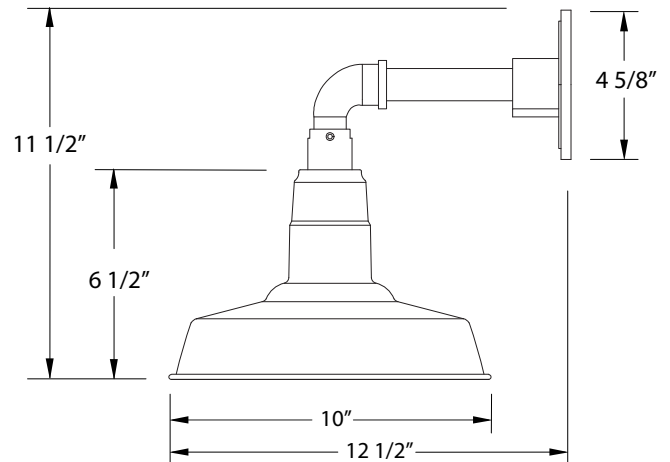

Shipping:

At Montclair Light Works we proudly manufacture, assemble, and ship your lamp within 3 weeks from our factory in Montclair CA.