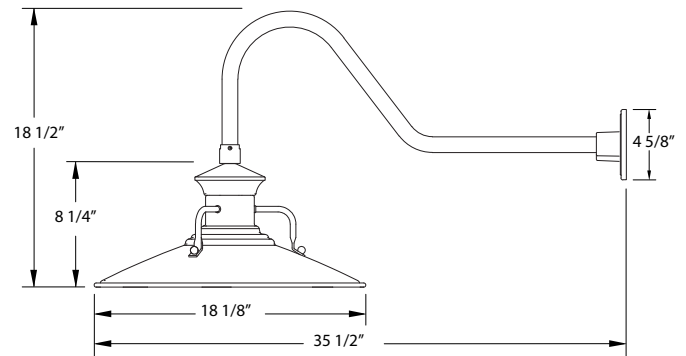

Shipping:

At Montclair Light Works we proudly manufacture, assemble, and ship your lamp within 3 weeks from our factory in Montclair CA.